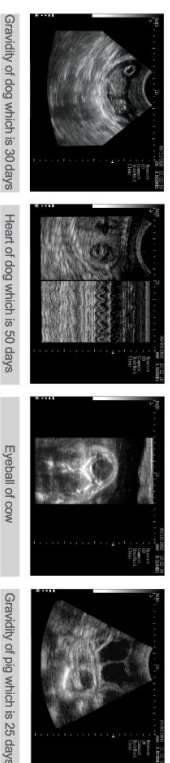

Image quality

b)Optional Probes (each probe has 4 frequencies)

2.0/2.5/4.0/5.0MHz Rectal Convex Probe	4.0/5.0/6.5/7.5MHz Rectal Linear Probe (with handle)	2.0/2.5/3.5/4.5 MHz Convex Array Probe	5.0/6.5/7.5/9 MHz Linear Array Probe	4.0/5.0/6.0/7.5MHz Micro-convex Array Probe	4.0/5.0/6.5/7.5MHz Rectal Linear Probe (without handle)

Version No: BW-EN201108-00001

DISTRIBUTOR

SHENZHEN BONDWAY ELECTRONICS CO., LTD
ADD: 304-305 HUICHAO BLDG, BAO'AN BLDYD, BAO'AN DIST., SHENZHEN'S 18102, CHINA

TEL: 0086-755-86224650 284400367 FAX: 0086-755-26622952
EMAIL: info@szbondway.com kevinbondway@gmail.com
WEBSITE: www.szbondway.com www.bondwaymedical.com

BONDWAY MEDICAL
BW560V
DIGITAL Wrist-top Veterinary Ultrasound Scanner